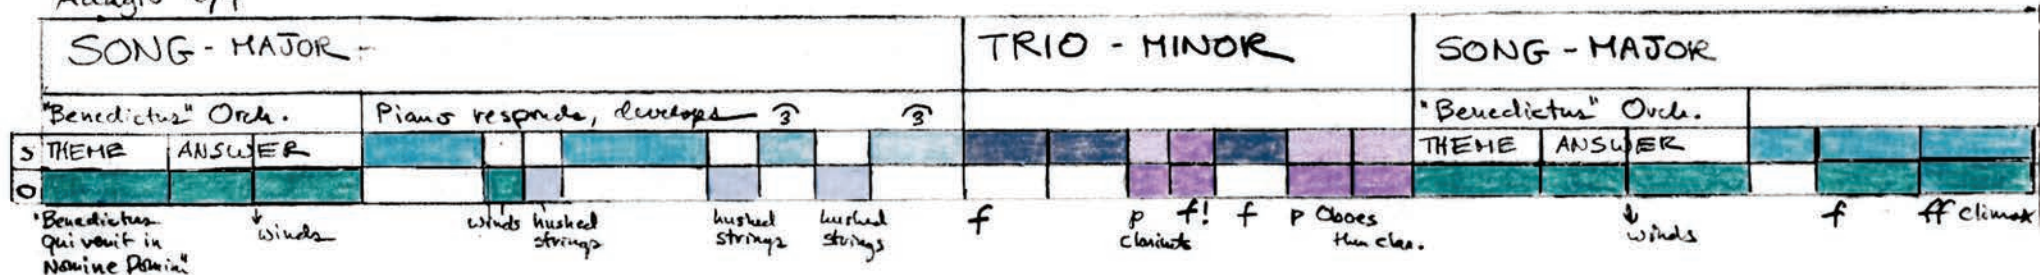

BRAHMS : PIANO

D Minor
Maestoso 6/4

D Major
Adagio 6/4

D Minor
RONDO Allegro con troppo 3/4

D Major "Hard"