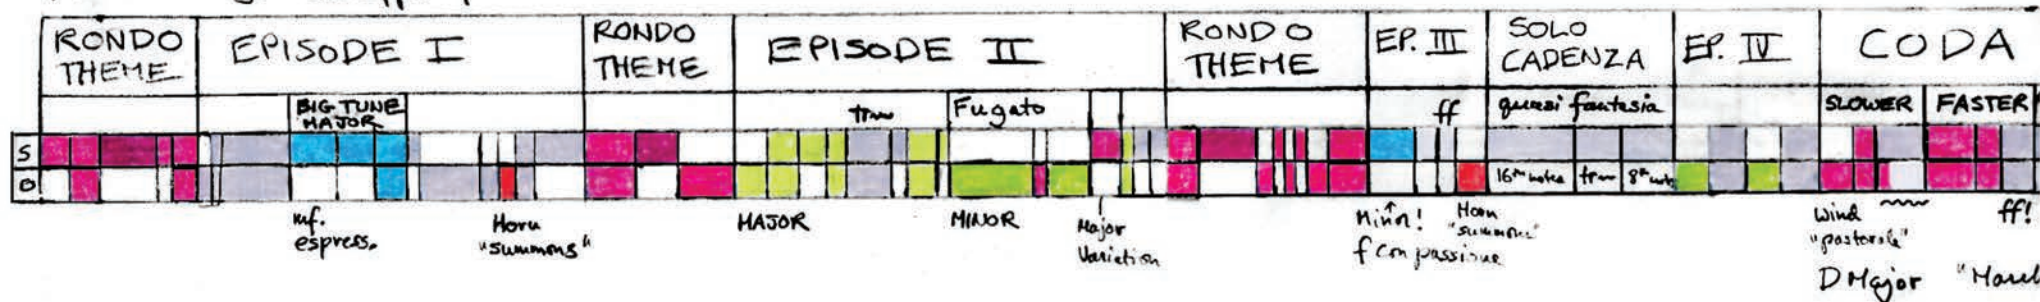

BRAHMS : PIANO

D Minor
Maestoso 6/4

D Major
Adagio 6/4

D Minor
RONDO Allegro con troppo 3/4

D Major "Hard"